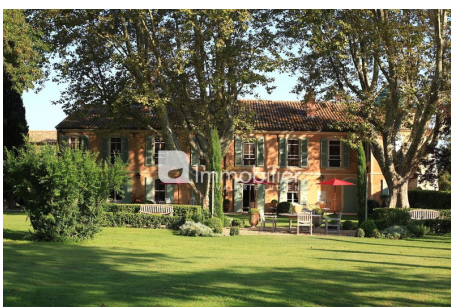

ACTUEL IMMOBILIER - SARL ICI ET MAINTENANT - 7a rue Lafayette - 13210 Saint Rémy de Provence -

Tél: 04 32 60 16 62 - info@actuelimmobilier.net - Gérante : Mme Valérie LUCIEN - CPI Transaction n° 1301 2018 000 027 361 RCS 528 694 516
- NAF 6831Z - Non détentrice de fonds : sans garantie financière - Document non contractuel - Médiateur :MEDIMMOCONSO – 1 Allée du Parc de
Mesemena-Bât A – CS 25222- 44505 LA BAULE CEDEX- Site internet : <https://medimmoconso.fr/adresser-une-reclamation/>